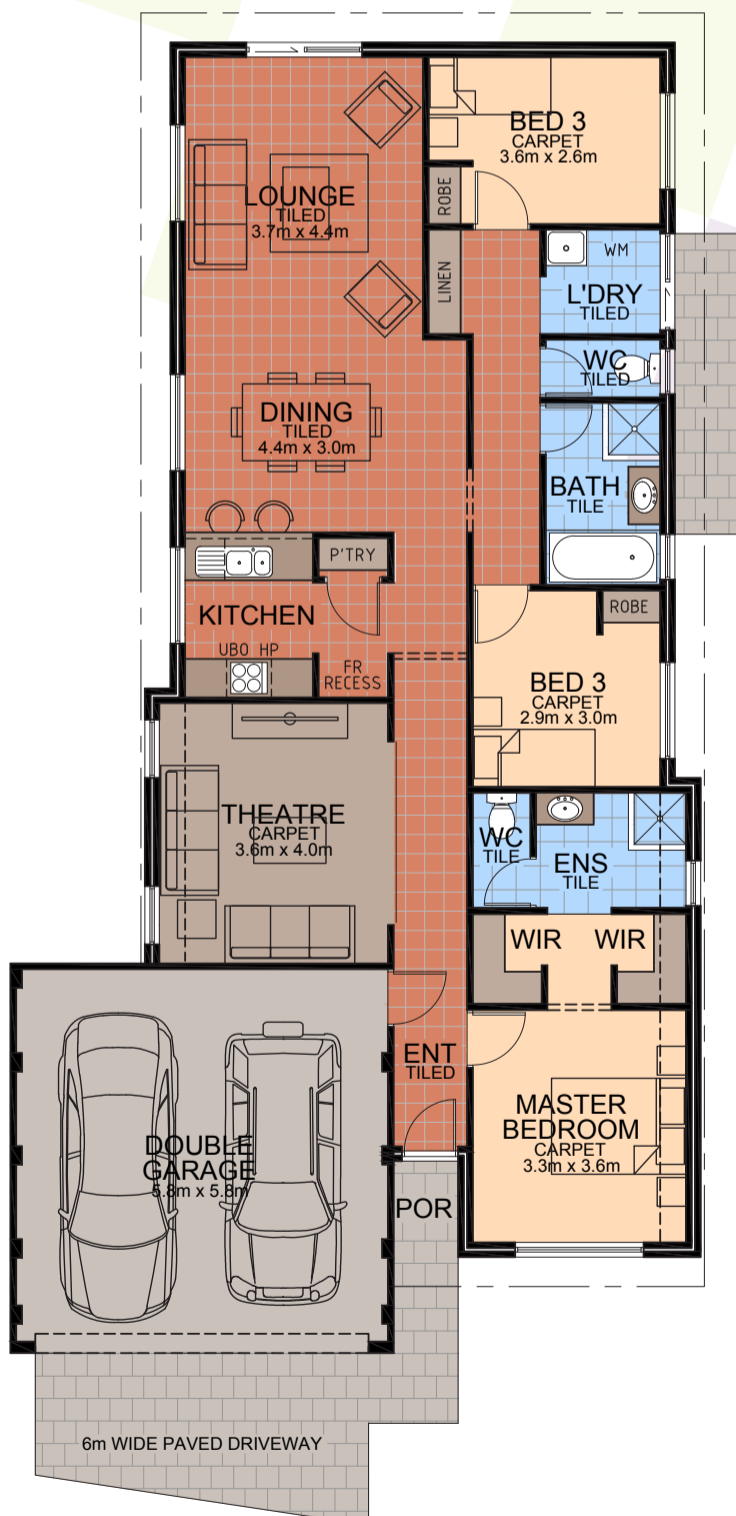

stop paying rent!

and get into your own home

Wandi

$145,970

inclusions in our promotions

- double lock up garage
- tiled or laminated flooring to living areas
- carpets (with underlay) to bedrooms and theatre
- venetian blinds
- driveway & footpath brick paved
- rendered front elevation (of your choice)

we want you to enjoy getting into your better **first** home

www.betterfirsthomes.com.au

contact us today on **1300 589 322**